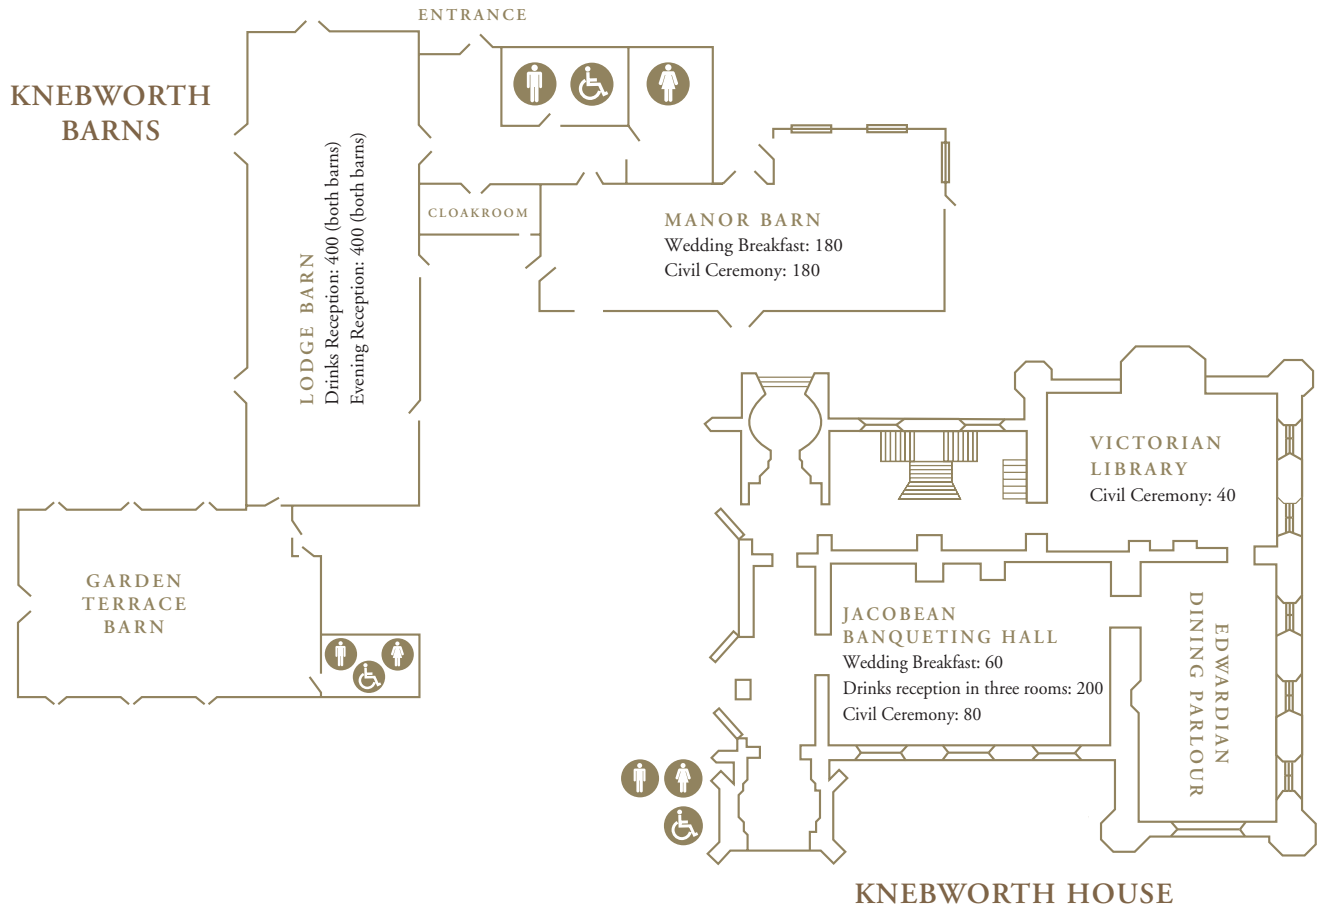

KNEBWORTH WEDDINGS - FLOORPLANS

VENUE DIMENSIONS

MANOR BARN	LODGE BARN	GARDEN TERRACE BARN	JACOBEOAN BANQUETING HALL	EDWARDIAN DINING PARLOUR	VICTORIAN LIBRARY
Length: 70ft / 21.5m	Length: 75ft / 23m	Length: 40ft / 12m	Length: 39ft / 12m	Length: 36ft / 11m	Length: 32ft / 10m
Width: 25ft / 7.5m	Width: 29.5ft / 9m	Width: 35ft / 10m	Width: 25ft / 7.5m	Width: 21ft / 6.5m	Width: 21ft / 6.5m
Height: 15ft / 4.6m	Height: 15ft / 4.6m	Height: 12ft / 3m	Height: 25ft / 7.6m	Height: 10ft / 3m	Height: 10ft / 3m