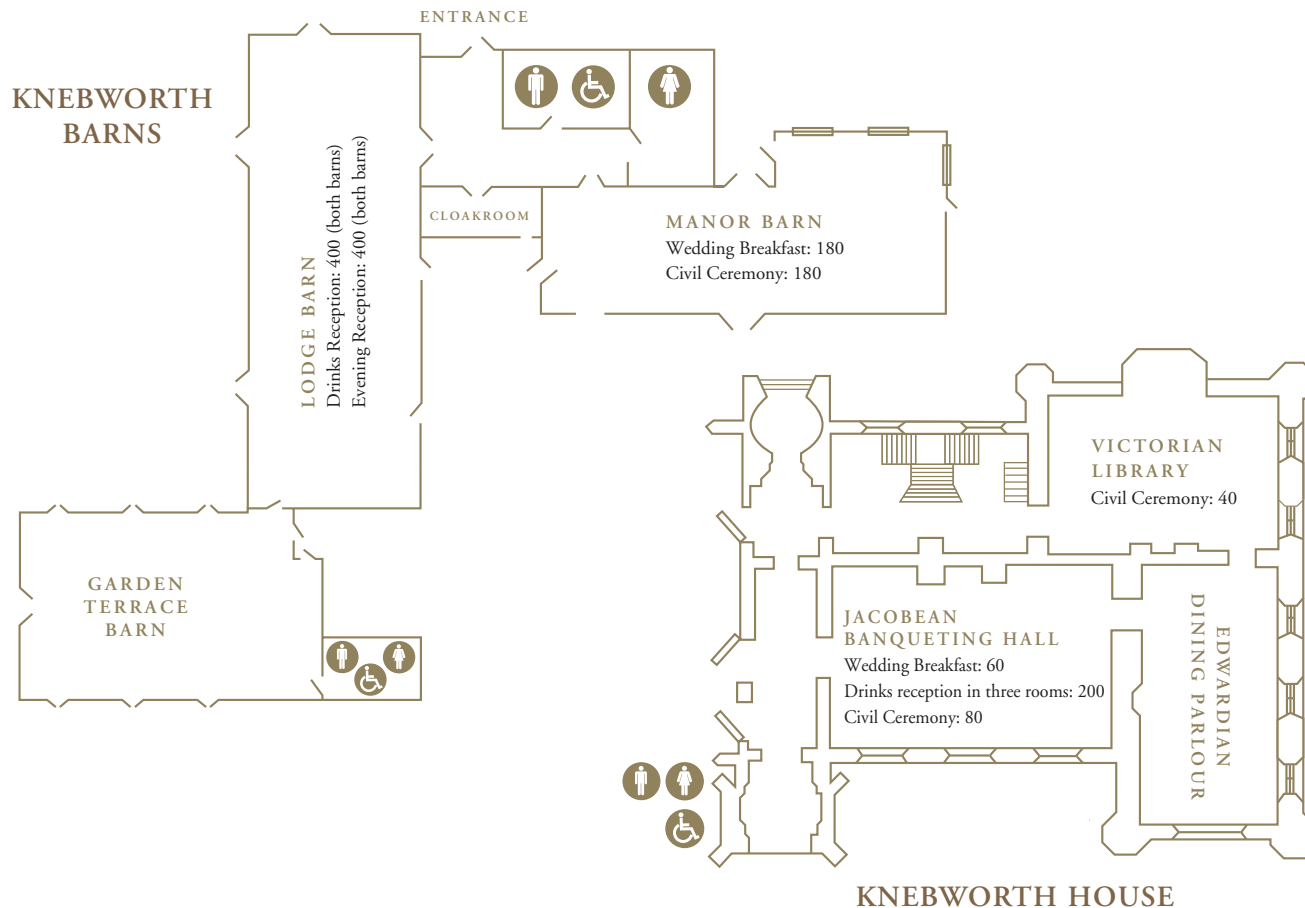

KNEBWORTH WEDDINGS - FLOORPLANS

VENUE DIMENSIONS

MANOR BARN	LODGE BARN	GARDEN TERRACE BARN	JACOBEOAN BANQUETING HALL	EDWARDIAN DINING PARLOUR	VICTORIAN LIBRARY
Length: 70ft / 21.5m	Length: 75ft / 23m	Length: 40ft / 12m	Length: 39ft / 12m	Length: 36ft / 11m	Length: 32ft / 10m
Width: 25ft / 7.5m	Width: 29.5ft / 9m	Width: 35ft / 10m	Width: 25ft / 7.5m	Width: 21ft / 6.5m	Width: 21ft / 6.5m
Height: 15ft / 4.6m	Height: 15ft / 4.6m	Height: 12ft / 3m	Height: 25ft / 7.6m	Height: 10ft / 3m	Height: 10ft / 3m